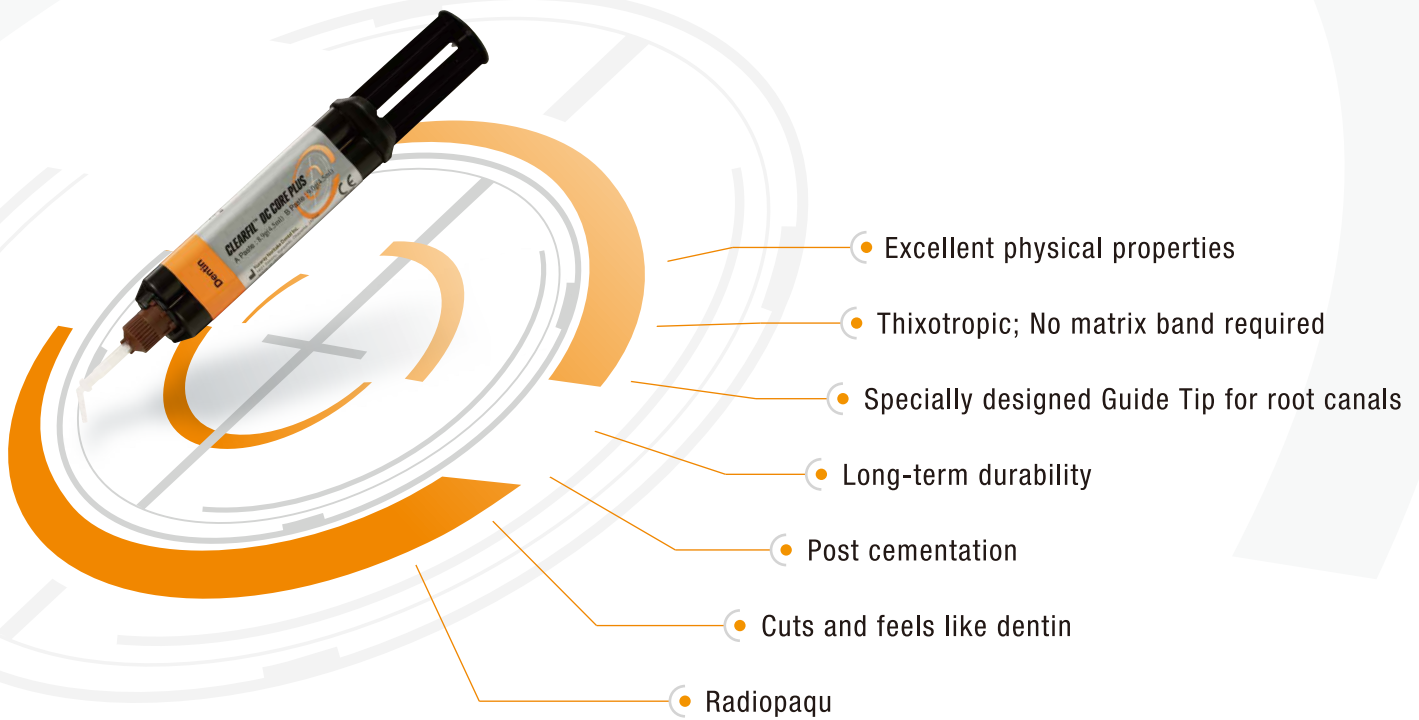

DUAL-CURED CORE BUILD-UP MATERIAL

CLEARFIL™ DC CORE PLUS

SIMPLE! STRONG! CONFIDENT! The Core Build-Up Material.

CLEARFIL™ DC CORE PLUS is a dual-cure, radiopaque two-component core build-up material supplied in a convenient automix delivery system.

CLEARFIL™ DC CORE PLUS provides the dentist with the confidence of durable, lasting restorations.

CLEARFIL™ DC CORE PLUS has superior compressive and flexural strength with a filler loading of 74wt%(52vol%). **CLEARFIL™ DC CORE PLUS** cuts like dentin when being prepared, and affords long-term durability.

A strong core delivers the confidence of a great restoration.

Product Range: CLEARFIL™ DC CORE PLUS

ORDERING INFORMATION:

CLEARFIL™ DC CORE PLUS

#2942-WD Dentin
#2943-WD White

Content:

- Automix Syringe (1pc)
 - A Paste (8.9 g, 4.5 ml)
 - B Paste (9.0 g, 4.5 ml)
- Mixing Tips (20pcs)
- Guide Tips (L) (10pcs)
- Guide Tips (S) (10pcs)